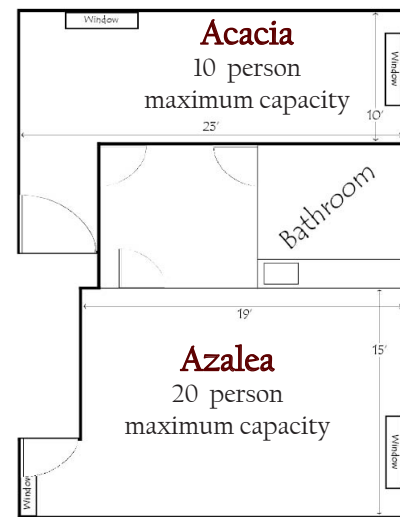

Meeting Facilities

Room	Sq. Feet	Dimensions
Acacia	230	10' x 23'
Azalea	285	15' x 19'
La Rosa	713	23' x 31'
Magnolia	759	23' x 33'
Pool Area	13,200	153' x 90'

Room	Conference	U-Shape	Hollow Sq.	Classroom	Theatre	Rounds
Acacia	10	N/A	N/A	N/A	N/A	N/A
Azalea	17	14	17	18	20	20
La Rosa	26	24	26	39	50	25-50*
Magnolia	30	26	32	48	50	25-50*
Pool Area	N/A	N/A	N/A	N/A	N/A	200

* Amount of Occupants depends on meeting style and set-up