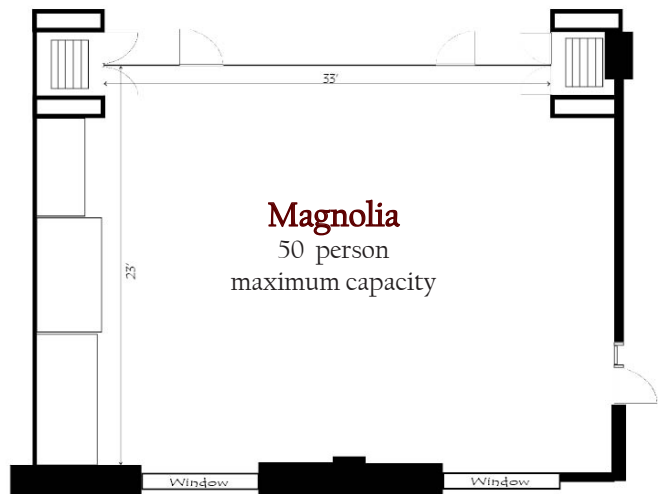

Meeting Facilities

Room	Sq. Feet	Dimensions
Acacia	230	10' x 23'
Azalea	285	15' x 19'
La Rosa	713	23' x 31'
Magnolia	759	23' x 33'
Pool Area	13,200	153' x 90'

Room	Conference	U-Shape	Hollow Sq.	Classroom	Theatre	Rounds
Acacia	10	N/A	N/A	N/A	N/A	N/A
Azalea	17	14	17	18	20	20
La Rosa	26	24	26	39	50	25-50*
Magnolia	30	26	32	48	50	25-50*
Pool Area	N/A	N/A	N/A	N/A	N/A	200

* Amount of Occupants depends on meeting style and set-up