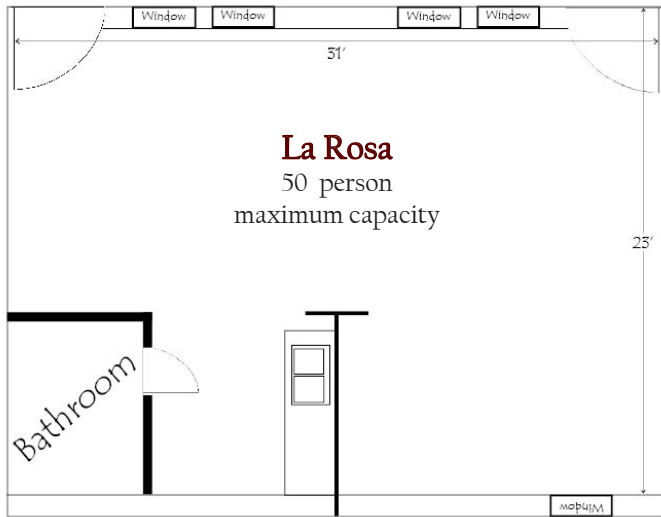

Meeting Facilities

Room	Sq. Feet	Dimensions
Acacia	230	10' x 23'
Azalea	285	15' x 19'
La Rosa	713	23' x 31'
Magnolia	759	23' x 33'
Pool Area	13,200	153' x 90'

Room	Conference	U-Shape	Hollow Sq.	Classroom	Theatre	Rounds
Acacia	10	N/A	N/A	N/A	N/A	N/A
Azalea	17	14	17	18	20	20
La Rosa	26	24	26	39	50	25-50*
Magnolia	30	26	32	48	50	25-50*
Pool Area	N/A	N/A	N/A	N/A	N/A	200

* Amount of Occupants depends on meeting style and set-up