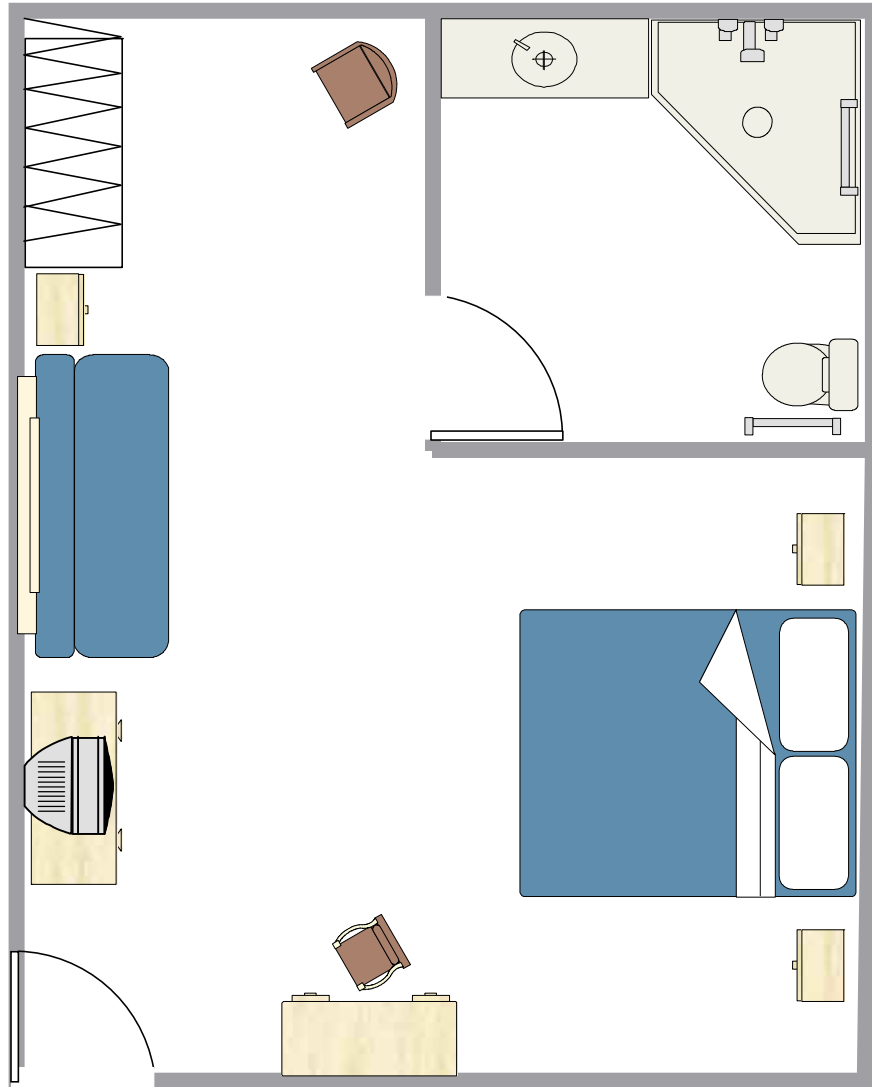

1030 W. Katella Ave.
Anaheim, Ca 92802

www.anabellahotel.com

714.905.1050
Fax: 714.905.1054

Accessible Premiere (King Bed & Day Bed) 390 SF

Draft 4 1/09/09

Room layout may vary due to architectural characteristics